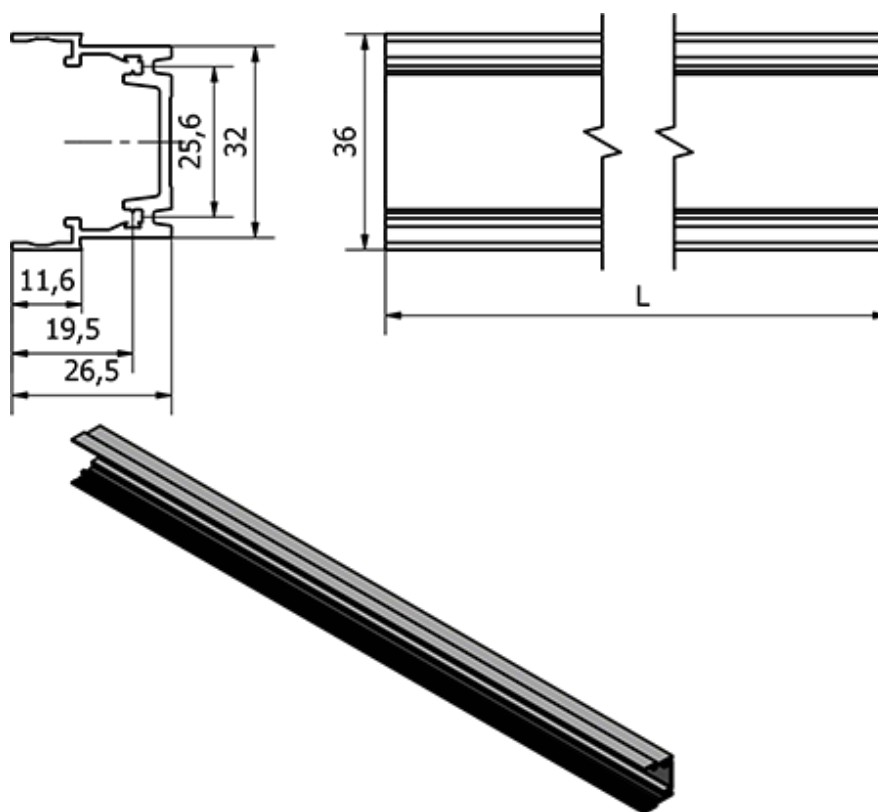

Data Sheet

Article number: 23094299002430

Description: E+G Aluminium profiles - 429900-2430
RLT-AL

Measures

length = 2430
Type = RLT-AL
Weight (g) = 1110